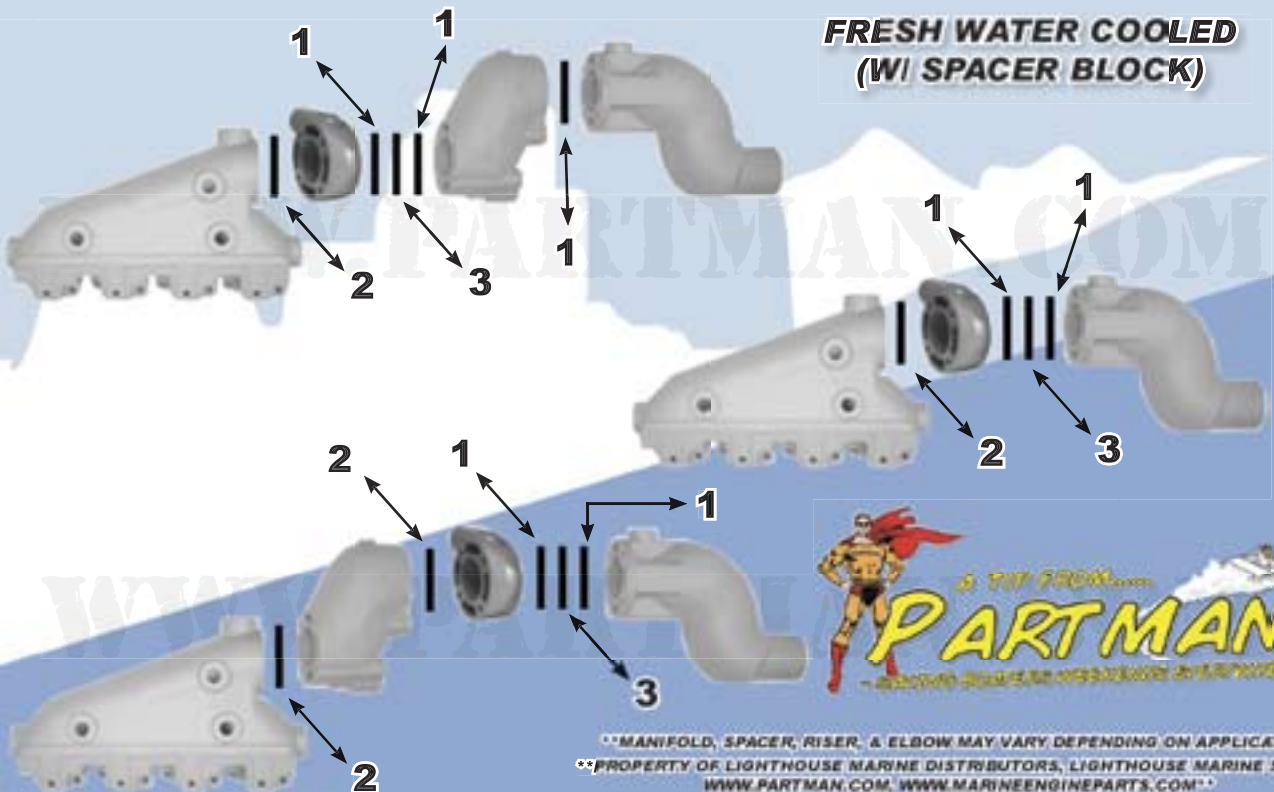

CRUSADER EXHAUST GASKET USAGE

OSC6562
W/ 1 WATER SLOT
(2 TABS)

OSC6108
W/ 3 WATER SLOT
(1 TAB)

OSC7296
S/S BLOCK OFF PLATE
(NO WATER HOLES)

SALT WATER COOLED

FRESH WATER COOLED (W/ NO SPACER BLOCK)

FRESH WATER COOLED (W/ SPACER BLOCK)

MANIFOLD, SPACER, RISER, & ELBOW MAY VARY DEPENDING ON APPLICATION
 **PROPERTY OF LIGHTHOUSE MARINE DISTRIBUTORS, LIGHTHOUSE MARINE SUPPLY,
 WWW.PARTMAN.COM, WWW.MARINEENGINEPARTS.COM**